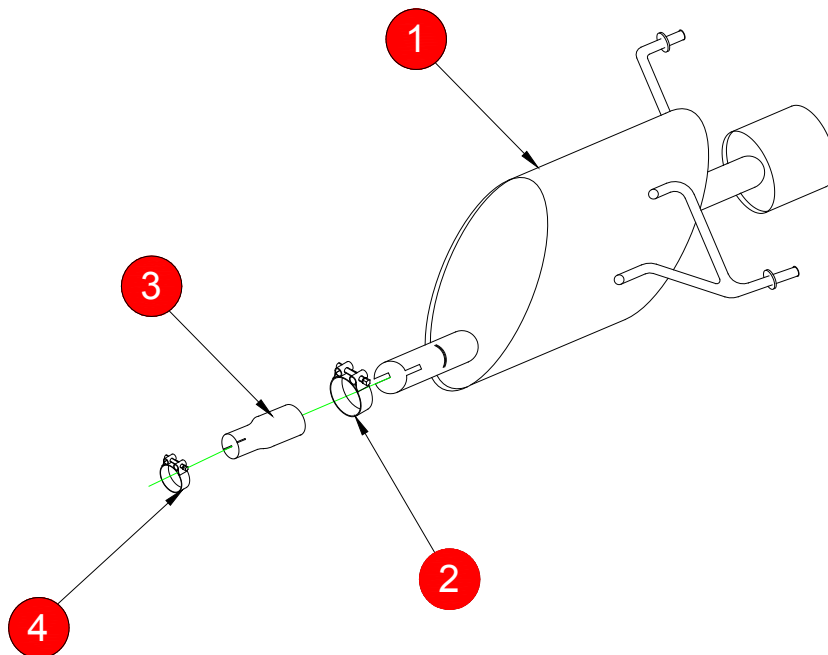

CAR	Astra MK5 Hatch/Sporthatch	PART NO.	SVXB045
YEAR	05-09	FIT KITS	065 FK
NOTES	Depending on which model you have, will depend on which adaptor and clamp you need to use. The table below shows you what clamp to use with the adaptor. Rear silencer for cars with cut out in valance.	FEATURES	Pipe diameter:- 63.5mm/2.5"

NO.	PART NO.	DESCRIPTION	QTY
1	716GM47	Rear Silencer	1
Fit Kit			
2	Z016.10064	65mm H/D Clamp	1
3a	AD05	Adaptor 63.5mm - 55.5mm (Use with item 4a)	1
3b	AD06	Adaptor 63.5mm - 50.5mm (Use with item 4b)	1
3c	AD08	Adaptor 63.5mm - 45.5mm (Use with item 4c)	1
4a	Z016.10004	55-59mm Clamp	1
4b	Z016.10002	51-55mm Clamp	1
4c	Z016.10003	47-51mm Clamp	1